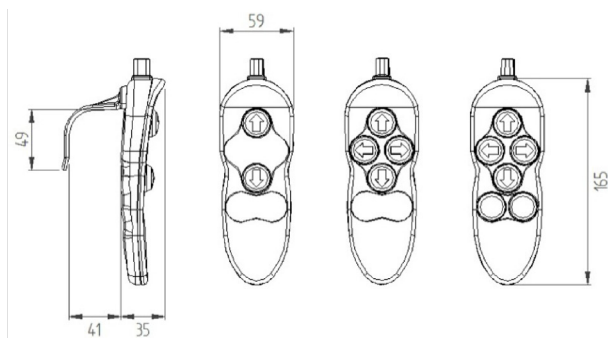

6451 Pneumatic Hand Control

Technology Ltd

- 2,4 & 6 way variants
- Ergonomic design for comfort
- Choice of curly or straight tubing
- Soft touch buttons
- Various colours & layout options
- Suitable for use with 6891 airswitches
- Inherently waterproof

General specifications

| | |
|-----------------------------|---|
| Connection method | 1.5mm I/D tube for use with airswitches with 2mm spouts |
| Operating temperature range | -5° C to +40° C with temperature compensated airswitches |
| Body material | Thermoplastic |
| Weight | 0.2 Kg |
| Additional information | Various button colours and designs available, hook optional |

Recommended depression time is 30 seconds, for applications requiring a greater period please contact sales to discuss further.

Reference dimensions in mm

Ordering and options

6451 - [] [] [] [] - [] [] [] []

| | | |
|----------------------|---------------------------|---------------------------|
| Model | | |
| Body - | A 2 Button | C 6 Button |
| | B 4 Button | |
| Hook - | | |
| | A No hook fitted | B Hook fitted |
| Buttons - | | |
| | A Grey (plain) | C Grey (arrows) |
| | B Blue (plain) | D Blue (arrows) |
| Tube - | | |
| | A Straight 1.5 metres | B Curly coil 2.3 metres |
| Connectors - | | |
| | A No connector | B Panel mount style |
| Accessories - | | |
| | A No accessories | C 4 x 6891-0013 Airswitch |
| | B 2 x 6891-0013 Airswitch | D 6 x 6891-0013 Airswitch |