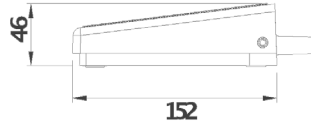

6254-0B Foot Bellow

- Aluminium construction for harsh environments
- With strong conduit tubing
- Temperature range: -10°C to +40°C

Reference Dimensions mm

Specifications

Standards/approvals	N/A	Electrical rating	N/A
Air connection	Complete with 2 m tube (black) with 3mm I/D	Contact configuration	N/A
Alternative air connection	3mm I/D & 6mm O/D, which are available in different length	Operating temperature range	-10° C to +40° C
Electrical rating	N/A	Body material	die-cast aluminium, powder coat black
Pressure range	Works with 6871, 6872, 6773, 6753, 6891, 6893, 6861, 6862, 6863, 6864, 6869 - dependent on tube length	Weight	0.475 kg

Accessories

Part Number	Description
6202-0001	Single Black RAL 9005 guard
6202-0002	Single Grey RAL 7035 guard
6202-0003	Twin Grey RAL 7035 guard

Recommended depression time is 30 seconds, for applications requiring a greater period please contact sales to discuss further.